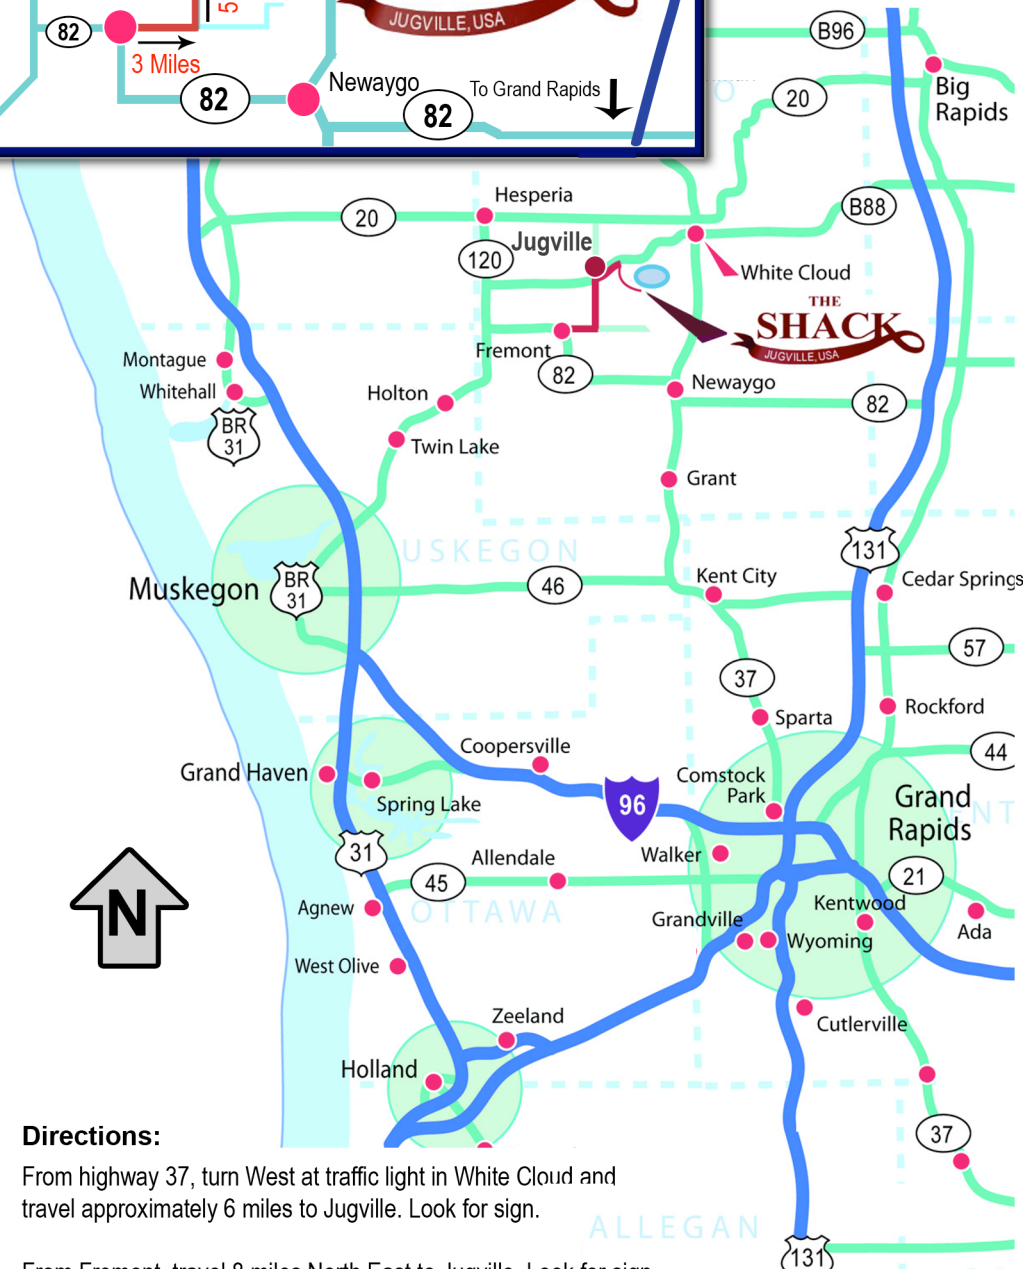

Distance to The Shack from:
 Grand Rapids.....50 miles
 Big Rapids.....40 miles
 Muskegon.....30 miles
 Holland.....70 miles

Directions:

From highway 37, turn West at traffic light in White Cloud and travel approximately 6 miles to Jugville. Look for sign.

From Fremont, travel 8 miles North East to Jugville. Look for sign.

www.theshackbedandbreakfast.com The Shack: 231-924-6683